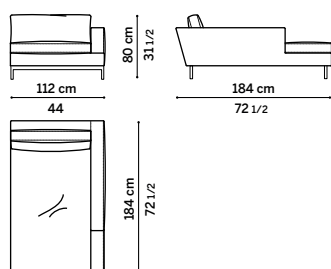

CHAISE LONGUE