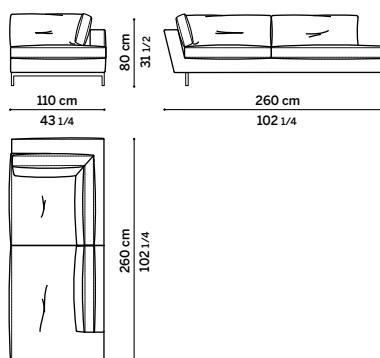

MERIDIEN

CUSCINO POGGIARENI - CUSHION LUMBAR SUPPORT