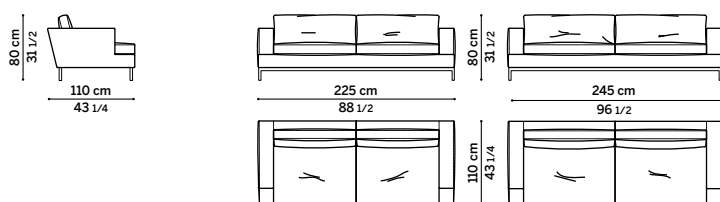

DIVANI - SOFAS