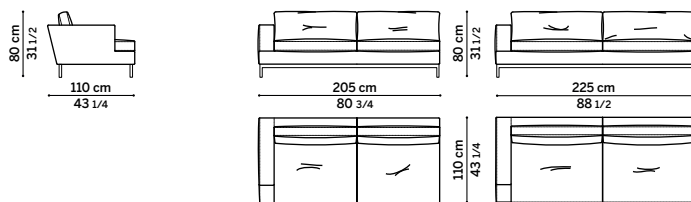

DIVANI TERMINALI - END SOFAS